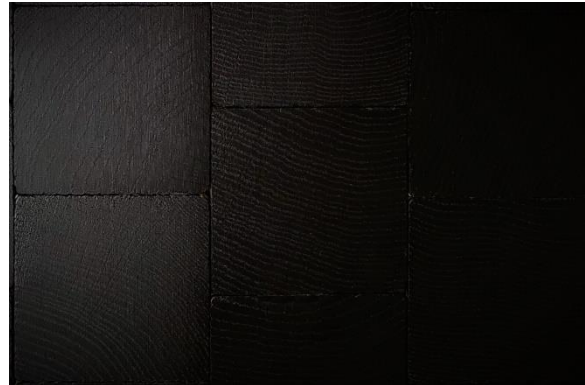

PAVÉS DE PARIS

End-grain French Oak

midnight

midnight square-edged

midnight tumbled

SPECIFICATIONS

Call-out (please use this exact wording when ordering or specifying)	Square-edge Treatment: "Pavés de Paris – midnight – square" Vintage Edge Treatment: "Pavés de Paris –midnight – tumbled"
Area per tile	0.103 m2 / 1.107 sq ft
Block thickness	10mm / 0.39"
Overall thickness (with pad)	11.5mm / 0.45"
Block width x length	70mm x 70mm / 2.75" x 2.75"
Finish	Rubio Monocoat Hardwax Oil Finish
Alternative Finishes	Alternative oil finishes available – UV-cured ceramic acrylic available
LEED Points Available	Yes
Urea Formaldehyde Content	0% added Urea-Formaldehyde, CARBII compliant
VOC Content	0% Volatile Organic Compounds
Country of Origin	Made in France, finished the U.S.A.